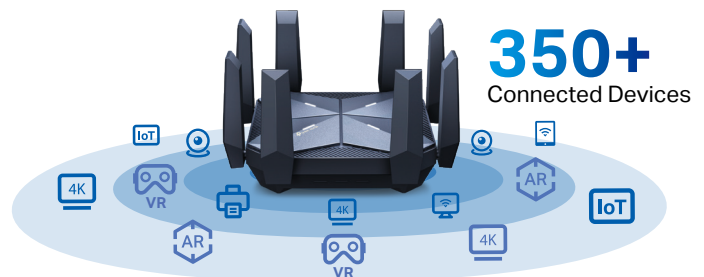

Quad-Band Connect
350+ Devices

8 Antennas
Maximized
Coverage

HomeShield
Enhanced Security

EasyMesh™
Whole-Home
Seamless Wi-Fi

The Fastest Wi-Fi Router to Date

Equipped with 6 GHz, Archer AXE300 is the next-level speed machine. AXE300 delivers industry-leading Wi-Fi speeds up to 16 Gbps, enabling all your devices to run at max speeds.

Dual 10G Ports provide unmatched transmission speed

A 10 Gbps WAN/LAN Port and a 10 Gbps SFP+/RJ45 Combo LAN Port not only provide ultra-high-speed internet access, but also open up the possibility of faster NAS transmissions over the LAN.

Quad-Band Wi-Fi 6E for Maximized Capacity

Archer AXE300 is the first Quad-Band Wi-Fi 6E router. Armed with Wi-Fi 6E, Archer AXE300 connects over 350 devices with minimal latency. This powerful Quad-Band Wi-Fi 6E router upgrades your home network to Wi-Fi 6E for out-of-this-world connectivity.

Cutting-Edge Processing

1.7 GHz Quad-Core CPU

Lightning-Fast Media Sharing

USB 3.0 Port

Maximized Coverage

6× antennas

EasyMesh™ Certified

Create a true seamless mesh network
with EasyMesh™