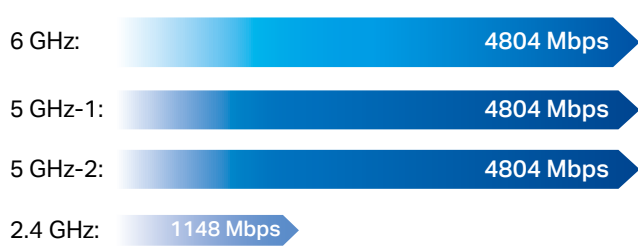

Quad-Band Wi-Fi 6E for Maximized Capacity

Archer AXE300 is the first Quad-Band Wi-Fi 6E router. Armed with Wi-Fi 6E, Archer AXE300 connects over 350 devices with minimal latency. This powerful Quad-Band Wi-Fi 6E router upgrades your home network to Wi-Fi 6E for out-of-this-world connectivity.