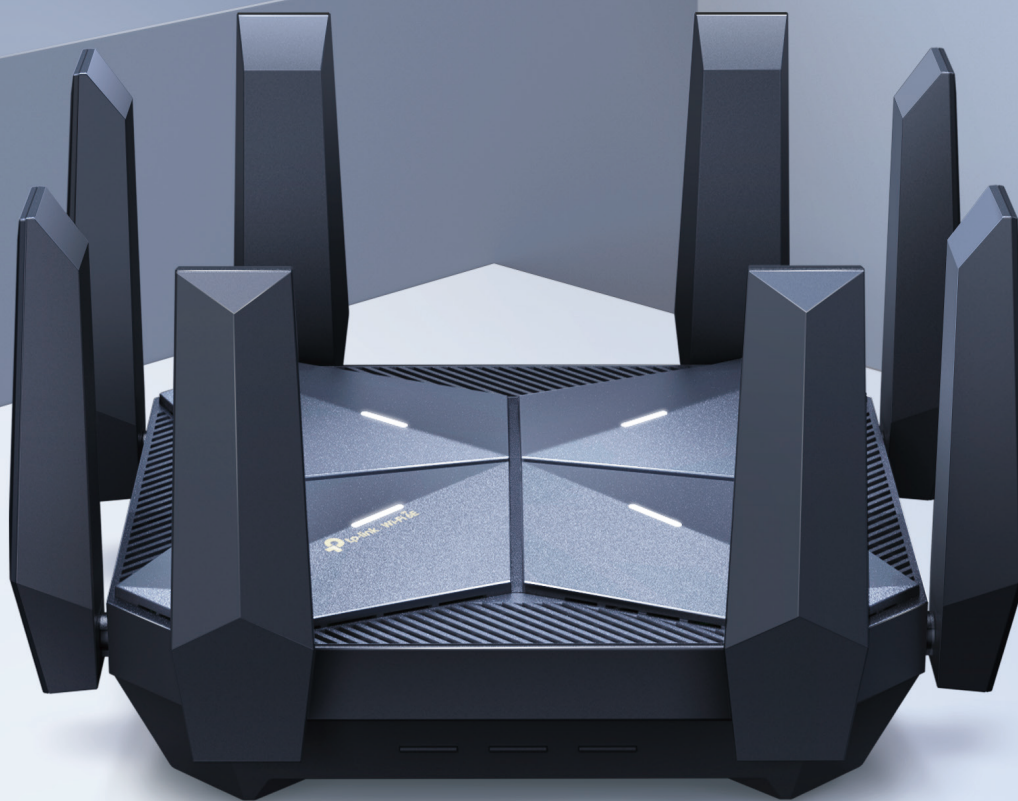

The Future of Home Networking

TP-Link Home Networking Series